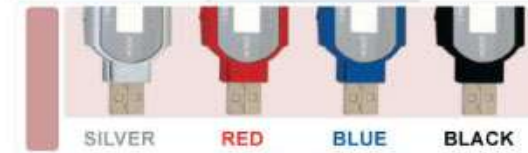

Shipping information

MP3 PLAYER 30 pcs / carton ; gross weight : 8.00 kgs / carton
carton dimensions : 73x37x29 cm

Estimated Delivery: 25 to 45 days after artwork or prototype approval

MP3 PLAYER

Type : MP3 player
Size : 13 x 17 x 5 cm
Color : Silver
Logo : 1 Color Screen printing
Packing : Box
Memory : 512 MB - 4 GB